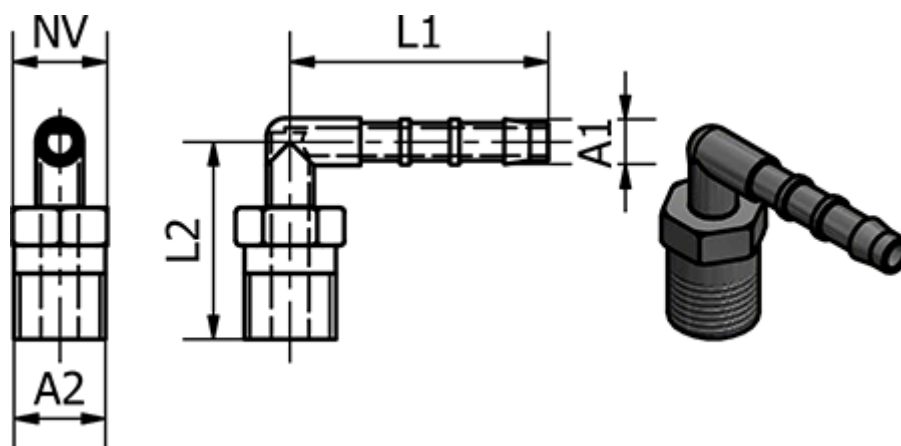

Data Sheet

Article number: 58632342

Description: Tube Connector 32.342, Ø6 - R 1/4"
Angle

Measures

Ext. hose diameter A1	= 6
L1	= 26
L2	= 28.5
NV	= 14
Thread A2	= R 1/4"